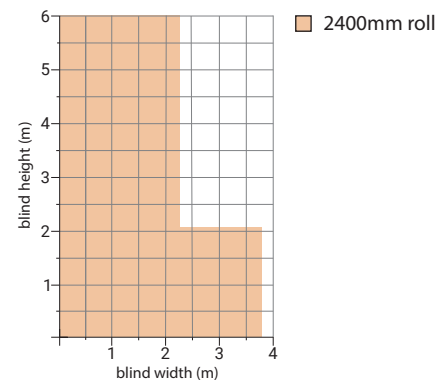

DeltaBlock[®] 70

Roller blinds

Panel blinds

Product Data

Composition	Coated fibreglass flocked fabric with reflective white backing
Width	2400 mm
Thickness	0.65 mm
Weight	700 gsm
Openness factor	0%
Fire rating	BS5867 Part 2 Type B
Cleaning	Wipe clean with damp cloth

Thermal Control Values

Colour	Code	Tv	Ts	Rs	As
Charcoal	DB701	0%	0%	65%	35%
Charcoal Bronze	DB702	0%	0%	66%	34%
Charcoal Sand	DB703	0%	0%	66%	34%
Charcoal Grey	DB704	0%	0%	66%	34%
Pearl White	DB705	0%	0%	67%	33%
Sand White	DB706	0%	0%	67%	33%
White	DB707	0%	0%	67%	33%

Size Parameters

Glare control Tv = % of visible light transmitted through fabric
Thermal control As = % of solar energy absorbed by fabric
Rs = % of solar energy reflected by fabric
Ts = % of solar energy transmitted through fabric