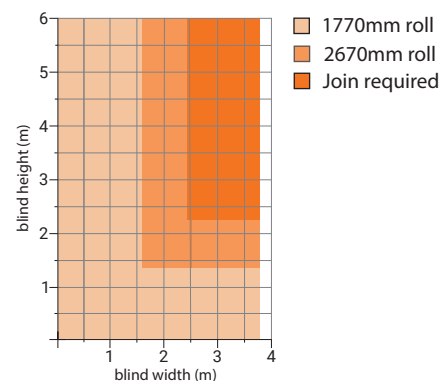

AlphaShade® 20

Roller
blinds

Panel
blinds

Product Data

Composition	PVC coated polyester with reflective silver backing
Width	1770 mm, (2670mm available in selected colours)
Thickness	0.32 mm
Weight	290 gsm
Openness factor	3%
Fire rating	BS7837, BS5867 Part 2 Type B, M1, B1 and B-s,d0
Cleaning	Soapy water or steam cleaning

Thermal Control Values

Colour	Code	Tv	Ts	Rs	As
Slate	AS2011	2%	3%	36%	61%
Grey	AS2021	3%	4%	40%	56%
Mauve	AS2031	3%	4%	42%	54%
Orange	AS2051	4%	6%	46%	48%
Lilac	AS2061	4%	6%	47%	47%
Purple	AS2071	4%	7%	38%	55%
Sky	AS2081	4%	6%	46%	48%
Jade	AS2091	4%	5%	48%	47%
Mint	AS20101	5%	6%	47%	47%
Latte	AS20111	5%	6%	44%	50%
Stone	AS20121	5%	4%	47%	49%
Lime	AS20141	6%	8%	44%	48%
Sleet	AS20151	7%	9%	48%	43%
Cream	AS20171	8%	9%	47%	44%
Yellow	AS20181	9%	11%	45%	44%
White	AS20191	12%	9%	50%	41%

Glare control Tv = % of visible light transmitted through fabric
Thermal control As = % of solar energy absorbed by fabric
Rs = % of solar energy reflected by fabric
Ts = % of solar energy transmitted through fabric

Properties

- Thermal comfort
- Visual comfort
- Easy to clean
- Tear resistance
- Long life
- Flame retardant
- Recyclable
- Through visibility
- Fabric can be joined

Size Parameters

For further information, contact our dedicated helpline on 01252730799 or visit www.waverley.co.uk

Visit www.waverley.co.uk for further technical information