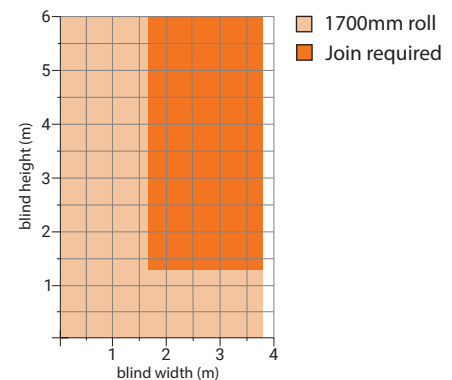

DeltaBlock[®] 30

Product Data

| | |
|-----------------|--|
| Composition | PVC coated fibreglass with reflective silver backing |
| Width | 1770 mm |
| Thickness | 0.47 mm |
| Weight | 540 gsm |
| Openness factor | 0% |
| Fire rating | B1/DIN4102-1, B-s2, d0 |
| Cleaning | Wipe clean with damp cloth |

Thermal Control Values

| Colour | Code | Tv | Ts | Rs | As |
|--------|---------|----|----|-----|-----|
| Slate | DB3001 | 0% | 0% | 8% | 92% |
| Grey | DB3011 | 0% | 0% | 25% | 75% |
| Steel | DB3051 | 0% | 0% | 45% | 55% |
| Latte | DB3061 | 0% | 0% | 40% | 60% |
| Sleet | DB3091 | 0% | 0% | 62% | 38% |
| Cream | DB30101 | 0% | 0% | 61% | 39% |
| White | DB30111 | 0% | 0% | 69% | 31% |

Size Parameters

Glare control Tv = % of visible light transmitted through fabric
 Thermal control As = % of solar energy absorbed by fabric
 Rs = % of solar energy reflected by fabric
 Ts = % of solar energy transmitted through fabric