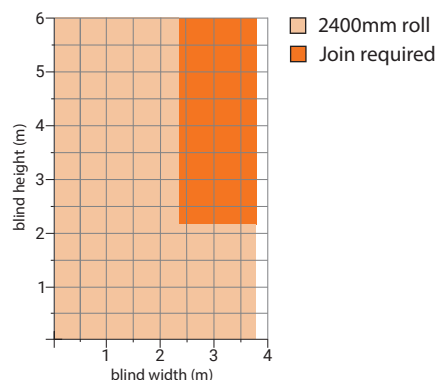

Roller
blinds

Panel
blinds

Product Data

Composition	PVC 64% / Glass 36%
Width	2400mm
Thickness	0.5 mm
Weight	400 gsm
Openness factor	2% & 4%
Fire rating	BS5867 Part 2 Type B
Cleaning	Wipe clean with damp cloth

Thermal Control Values

2%					
Colour	Code	Tv	Ts	Rs	As
Black	202EB01	3%	3%	81%	16%
Dark Grey	202EB02	3%	3%	81%	16%
Steel Grey	202EC02	3%	3%	81%	16%
Light Grey	202ED03	3%	3%	82%	15%
Bronze	202EB03	3%	3%	82%	15%
Beige	202ED02	3%	3%	82%	15%
White	202ED01	3%	3%	82%	15%

Glare control Tv = % of visible light transmitted through fabric
Thermal control As = % of solar energy absorbed by fabric
Rs = % of solar energy reflected by fabric
Ts = % of solar energy transmitted through fabric

4%					
Colour	Code	Tv	Ts	Rs	As
Black	205EB01	4%	4%	76%	20%
Dark Grey	205EB02	4%	4%	76%	20%
Steel Grey	205EC02	5%	5%	76%	19%
Misty Grey	205EC01	5%	5%	75%	20%
Light Grey	205ED03	5%	5%	77%	18%
Chocolate Brown	205EB04	4%	4%	76%	20%
Bronze	205EB03	5%	4%	75%	21%
Dark Beige	205ED04	5%	5%	76%	19%
Beige	205ED02	5%	5%	76%	19%
White	205ED01	6%	6%	77%	17%

Properties

- Thermal comfort
- Long life
- Visual comfort
- Flame retardant
- Through visibility
- Easy to clean
- Tear resistance
- Recyclable
- Fabric can be joined

Size Parameters

For further information, contact our dedicated helpline on 01252730799 or visit www.waverley.co.uk

Visit www.waverley.co.uk for further technical information