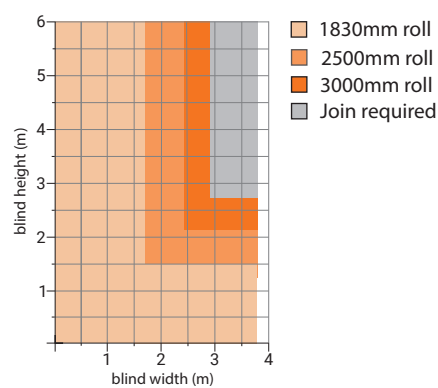

DeltaBlock[®] 40

Roller blinds

Dimout blinds

Rooflight blinds

Vertical Blinds

Product Data

Composition	PVC Laminated fibreglass
Width	89mm, 127mm, 1830mm (2500mm & 3000mm available in selected colours)
Thickness	0.25 mm
Weight	407 gsm
Openness factor	0%
Fire rating	BS5867 Part 2 Type B
Cleaning	Wipe clean with damp cloth

Thermal Control Values

Colour	Code	Tv	Ts	Rs	As
Black	DB401	0%	0%	5%	95%
Bottle	DB402	0%	0%	7%	93%
Navy	DB403	0%	0%	9%	91%
Claret	DB404	0%	0%	17%	83%
Sky	DB405	0%	0%	40%	60%
Mint	DB406	0%	0%	47%	53%
Grey	DB407	0%	0%	49%	51%
Cream	DB408	0%	0%	65%	35%
White	DB409	0%	0%	73%	27%

Size Parameters

Glare control Tv = % of visible light transmitted through fabric
 Thermal control As = % of solar energy absorbed by fabric
 Rs = % of solar energy reflected by fabric
 Ts = % of solar energy transmitted through fabric